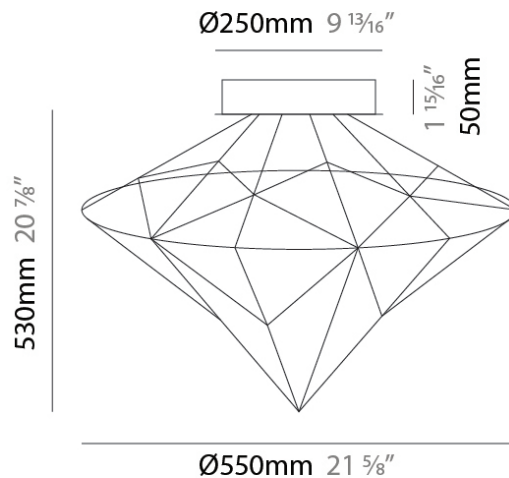

NOBILIS SURFACE

D102034-

base number   LED   Color   Finish
Dimming   Temperature   Options

PROJECT _____
TYPE _____
SPECIFIER _____
QUANTITY _____
DATE _____

1. To build a product code in our configurator select the specify button on the base model # product page
2. To build a manual product code on this datasheet choose from the options listed below in blue font and add the suffix to the base model #

GENERAL

Series: Nobilis
Brand: Quasar
Division: Design
Mounting Type: Surface
Mounting Location: Ceiling
Subcategory: Ambient

PHYSICAL

Shape: Abstract
Diameter (mm): 550
Diameter (in): 21 ⁵/₈
Height (mm): 530
Height (in): 20 ⁷/₈
Light Distribution: Omnidirectional
Weight (kg): 3
[Fixture Finish: NIC / BRA / BBR](#)
Fixture Material: Metal
Upon Request: Custom Sizes

ELECTRICAL

Number of Lamps: 52
Lamp Type: LED Retrofit
Input Wattage (W): 17.2
Bulb Included: Bulb Included
Max. Wattage Per Lamp (W): 0.33
Lamp Base: E10
[Dimming: Non-Dimming / Phase Dimming (120vac Only)](#)
Driver Included: Yes
Driver Location: Integrated
Driver Type: Constant Voltage - Universal
Driver Class: Class 2
Input Voltage (V): 120 - 277
Output Voltage (V): 12

LED

[Color Temperature (°K): 2600 / 3000 / 3500](#)
Max. Delivered Lumen (lm): 1541
CRI: >90 CRI
Lamp Life (hrs): 50000

OPTICAL

RATINGS AND CERTIFICATIONS

Certified By: Certified for North American Standards
IP rating: IP20